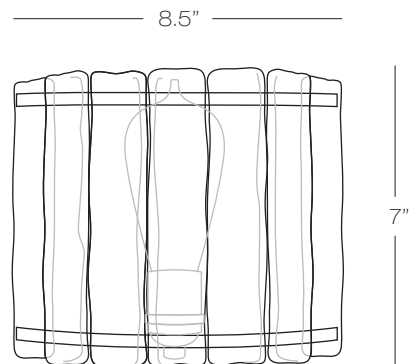

WH

FR

Xylo Wall

Unique hand crafted iron frame wall sconce with panels of thick clear and colored glass panels hanging on top edge of frame. Together they create a beautiful light pattern, a work of art.

Wall projection 4.25"

RD

CR

AP