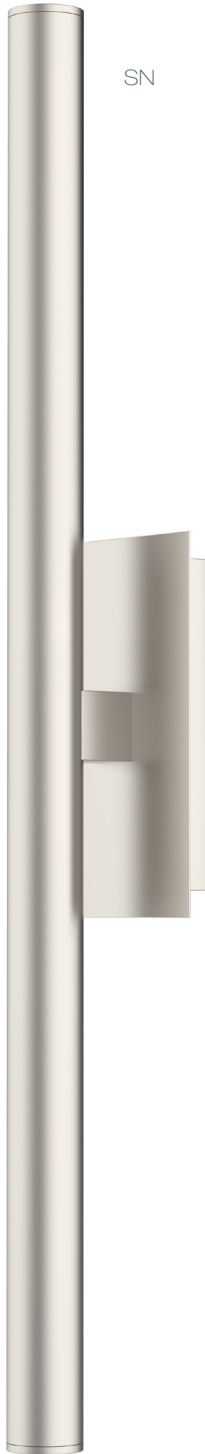

SN

BZ

Zo Zo Wall

Linear backlit LED fixture with plated finish provided with a frosted white acrylic spread diffuser. Driver included. Beam angle: 120°.

Average life: 35,000 hrs.

Dimmable with C.L, ELV and Triac dimmers.

Custom finishes available.

120-277V Input and 0-10V dimming available by special request

Model
WS163

LED LED 12W, **90CRI**,
3000K, 1000 Lumens
Average life: 35,000 hrs.

Finish	Lamp
BZ	LED

BL black (custom)
BZ bronze
SN satin nickel
WH white (custom)

Zo Zo Up/Down Wall

Double Linear backlit LED fixture with plated finish provided with a frosted white acrylic spread diffuser.

Driver included. Beam angle: 120°.

Average life: 35,000 hrs.

Dimmable with C.L, ELV and Triac dimmers.

Custom finishes available.

120-277V Input and 0-10V dimming available by special request

SN

BL

Model
WS163D

LED LED 2 x 8W (16W Total), **90CRI**,
3000K, 2000 Total Lumens,
Average Life: 35,000 hrs.

Finish	Lamp
SN	LED