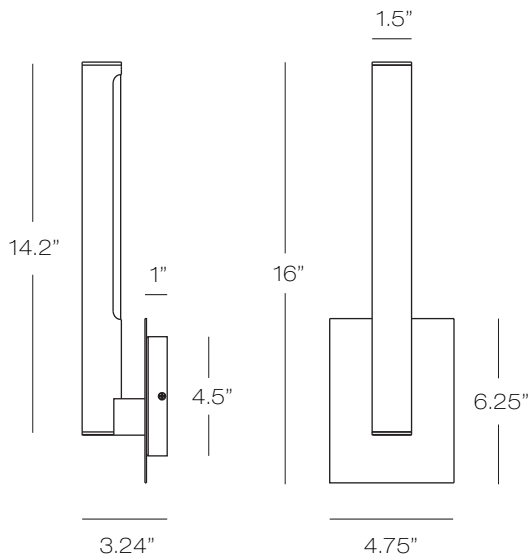

SN

BZ

Zo Zo Wall

Linear backlit LED fixture with plated finish provided with a frosted white acrylic spread diffuser. Driver included. Beam angle: 120°.

Average life: 35,000 hrs.

Dimmable with C.L, ELV and Triac dimmers.

Zo Zo Up/Down Wall

Double Linear backlit LED fixture with plated finish provided with a frosted white acrylic spread diffuser.

Driver included. Beam angle: 120°.

Average life: 35,000 hrs.

Dimmable with C.L, ELV and Triac dimmers.

Custom finishes available.

120-277V Input and 0-10V dimming available by special request

SN

BL

Model
WS163D

LED LED 2 x 8W (16W Total), **90CRI**,
3000K, 2000 Total Lumens,
Average Life: 35,000 hrs.

Finish	Lamp
SN	LED

BL black
SN satin nickel
WH white (custom)