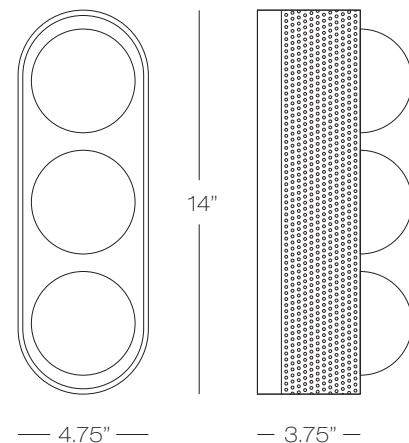

Wall projection 3.75"

## Wall Sconce

3 Light Modern Wall Sconce. 14" Size is Standard. Perforated steel in Black, Gold, Satin Nickel or White finish. LED ST64 from Penny Lane Collection. Amber or clear glass.

LED COB 3.5W, 90 CRI, 120 Lumens, 2000K (AM), 2200K (CR), E26 Base, Average Life 30,000 hours. 120V Input Voltage. MB6 Lamp not included.

Dimmable with Triac and ELV dimmer, not compatible with 0-10V dimming controls.

**Custom Lights:** 6, 9 or 12 Lights.

**Custom Sizes:** 28", 36" or 48" Sizes.

## DIMENSIONS

Model <b>WS243</b>	<b>BL</b> black	<b>3</b> 3 Lights	<b>AM</b> amber
	<b>GO</b> gold	<b>6</b> 6 Lights (custom)	<b>CR</b> clear
	<b>SN</b> satin nickel	<b>9</b> 9 Lights (custom)	
	<b>WH</b> white	<b>12</b> 12 Lights (custom)	